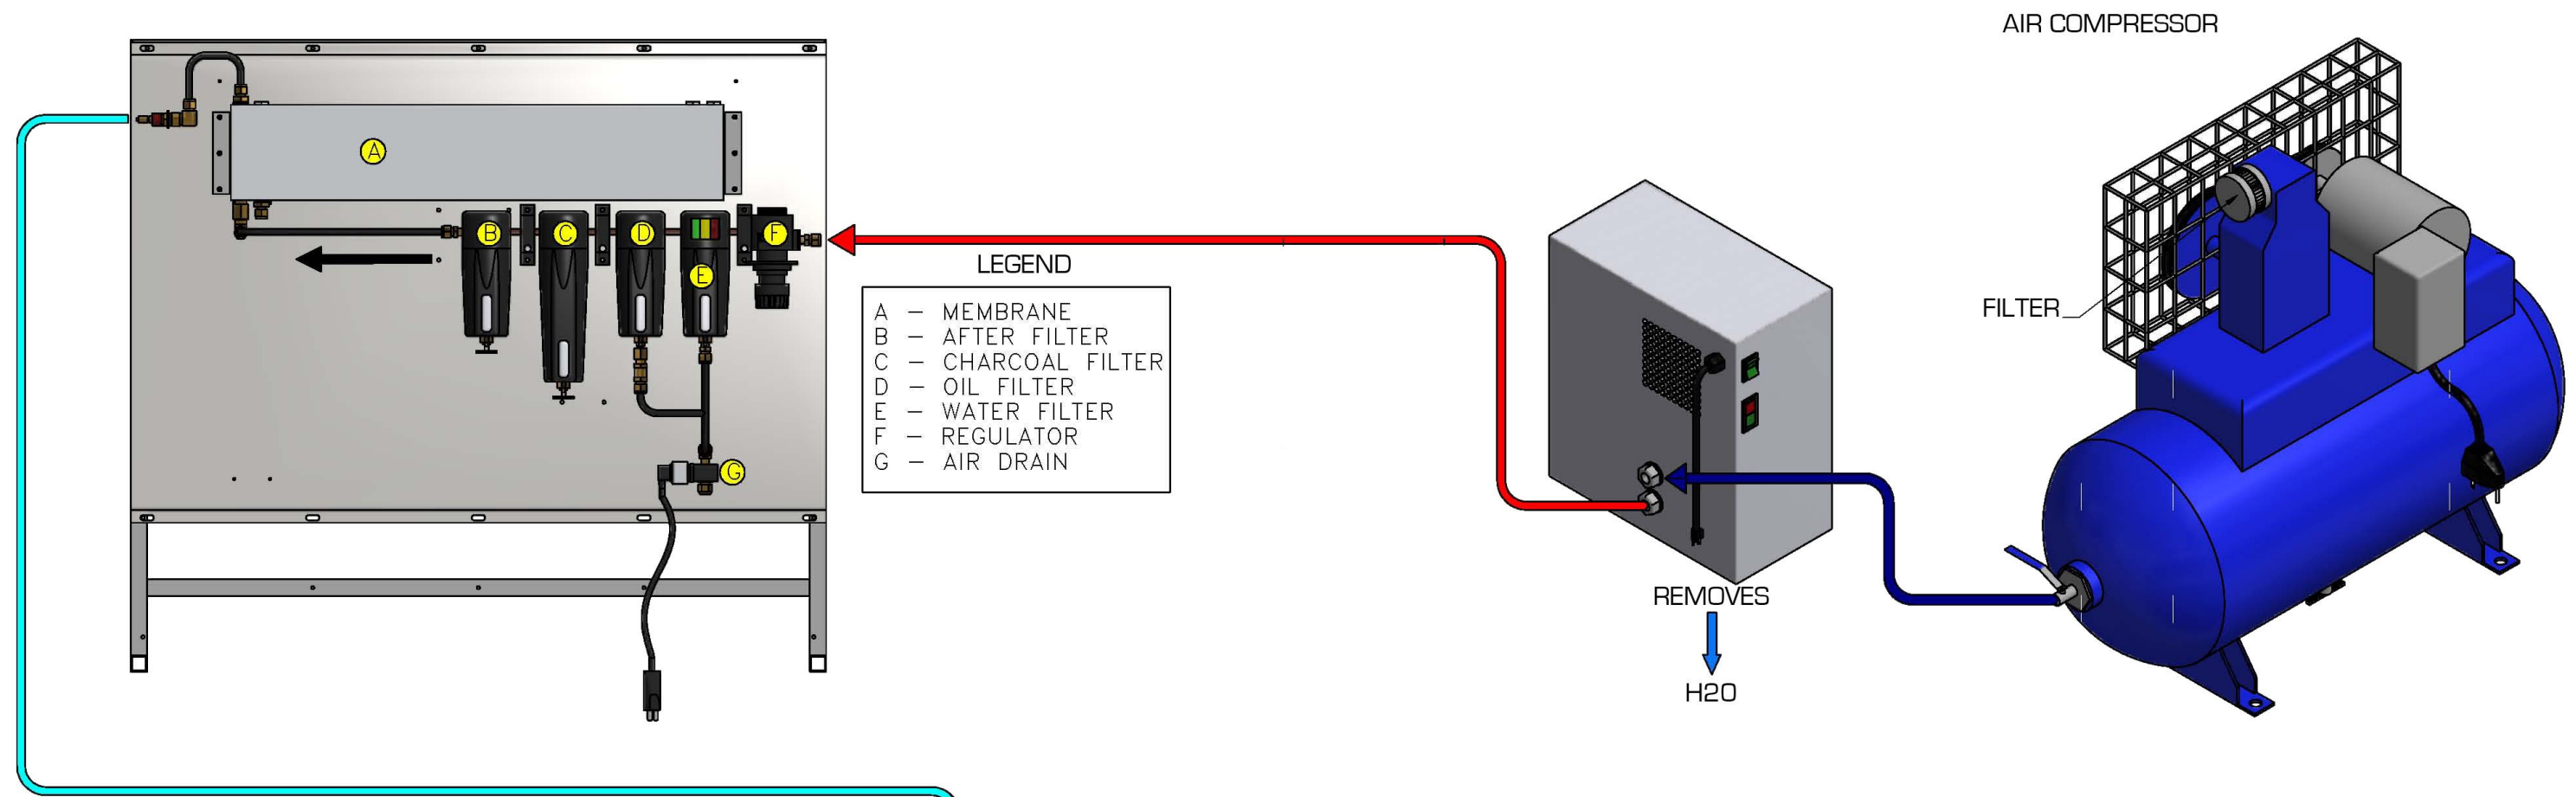

NITROGEN GAS ASSEMBLY

COLOR LEGEND

COLOR	DESCRIPTION
Dark Blue	WATER, OIL & GAS
Red	OIL & GAS
Cyan	98-99.5 % N ₂ GAS
Blue	H ₂ O REMOVAL
Light Blue	LIQUID N ₂