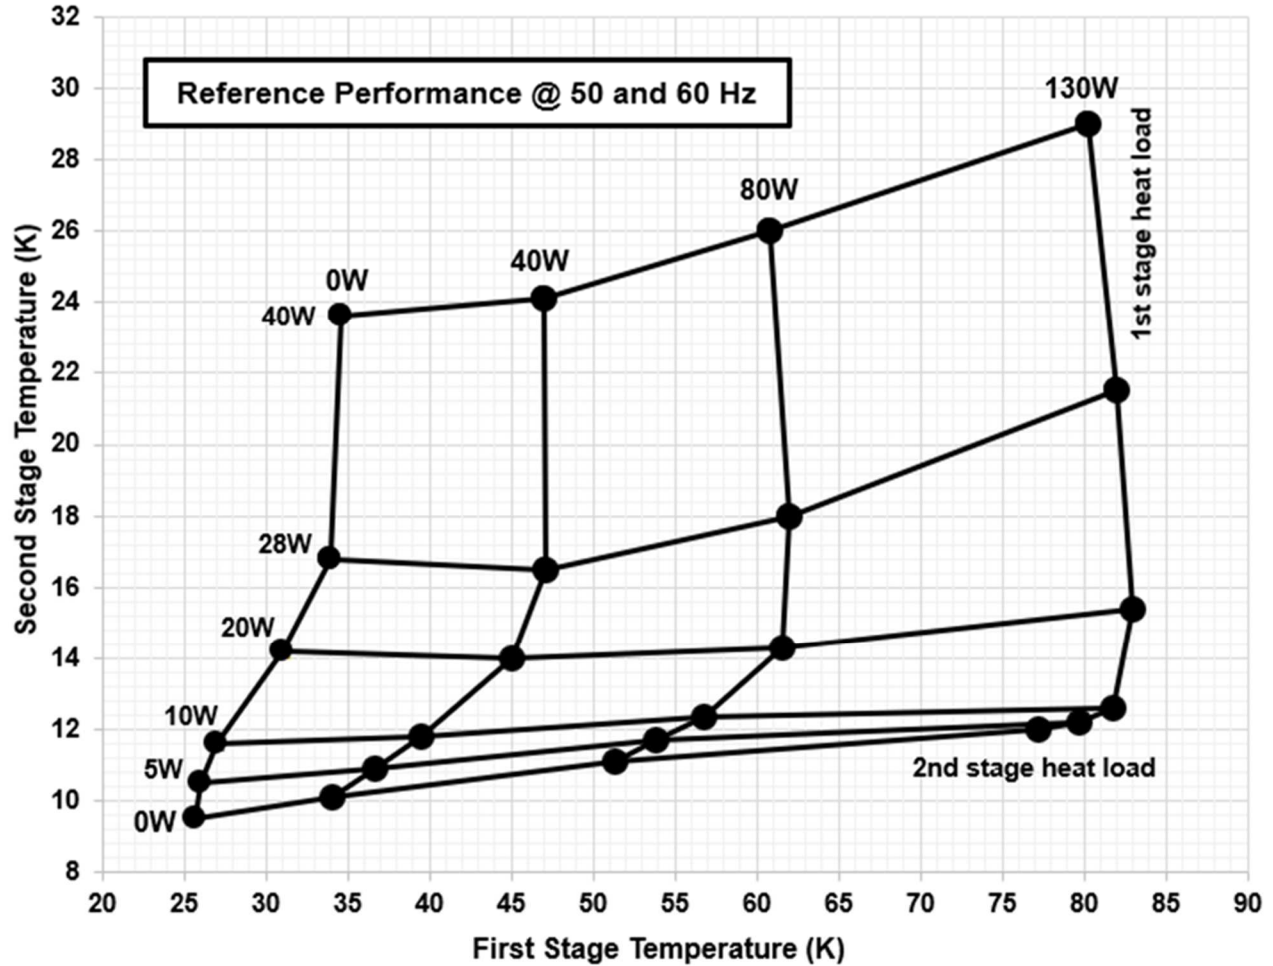

## PT820-RM Cryocooler Capacity Curve

**Certified Performance:** 0 W ≤ 10 K

25 W @ 20 K with 115 W @ 80 K