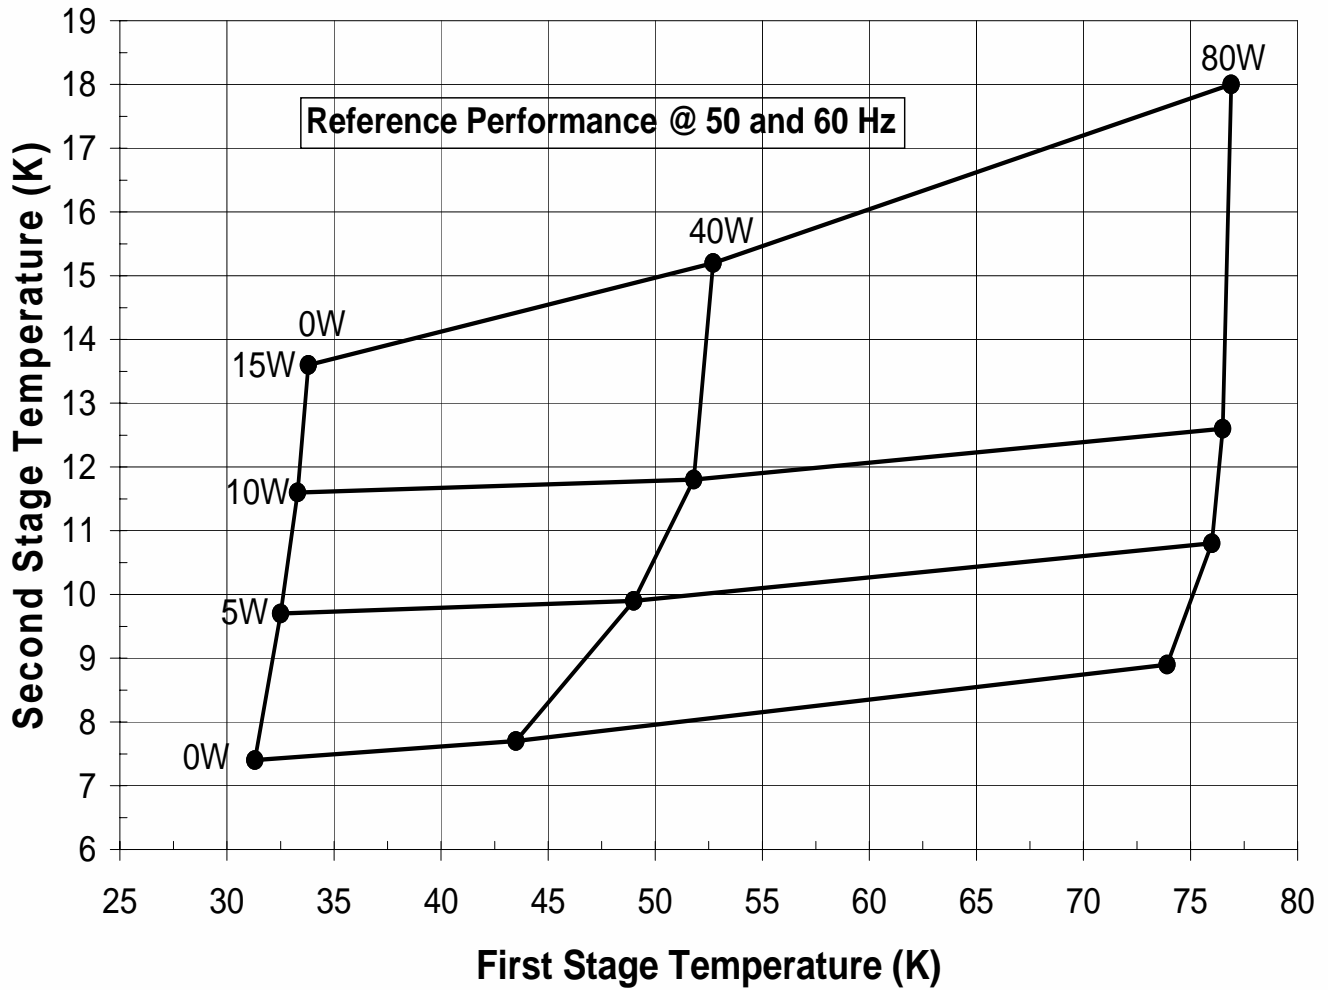

CRYOMECH

PT810 Cryorefrigerator Capacity Curve

Certified Performance: 0W < 8K
14W@20K with 80W@80K