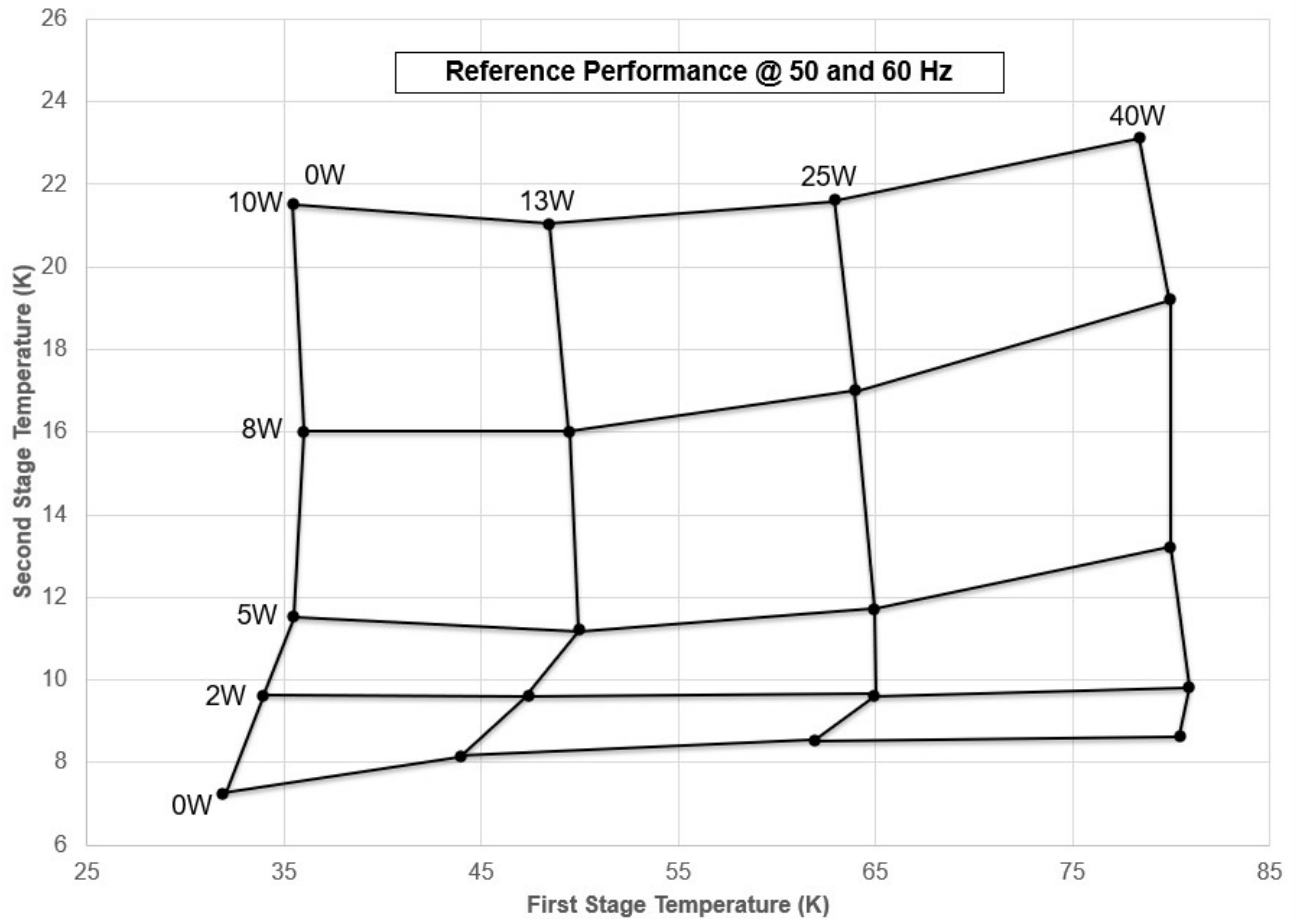

PT805 Cryorefrigerator Capacity Curve

Certified Performance: 0W < 8K
8W @ 20K with 40W @ 80K