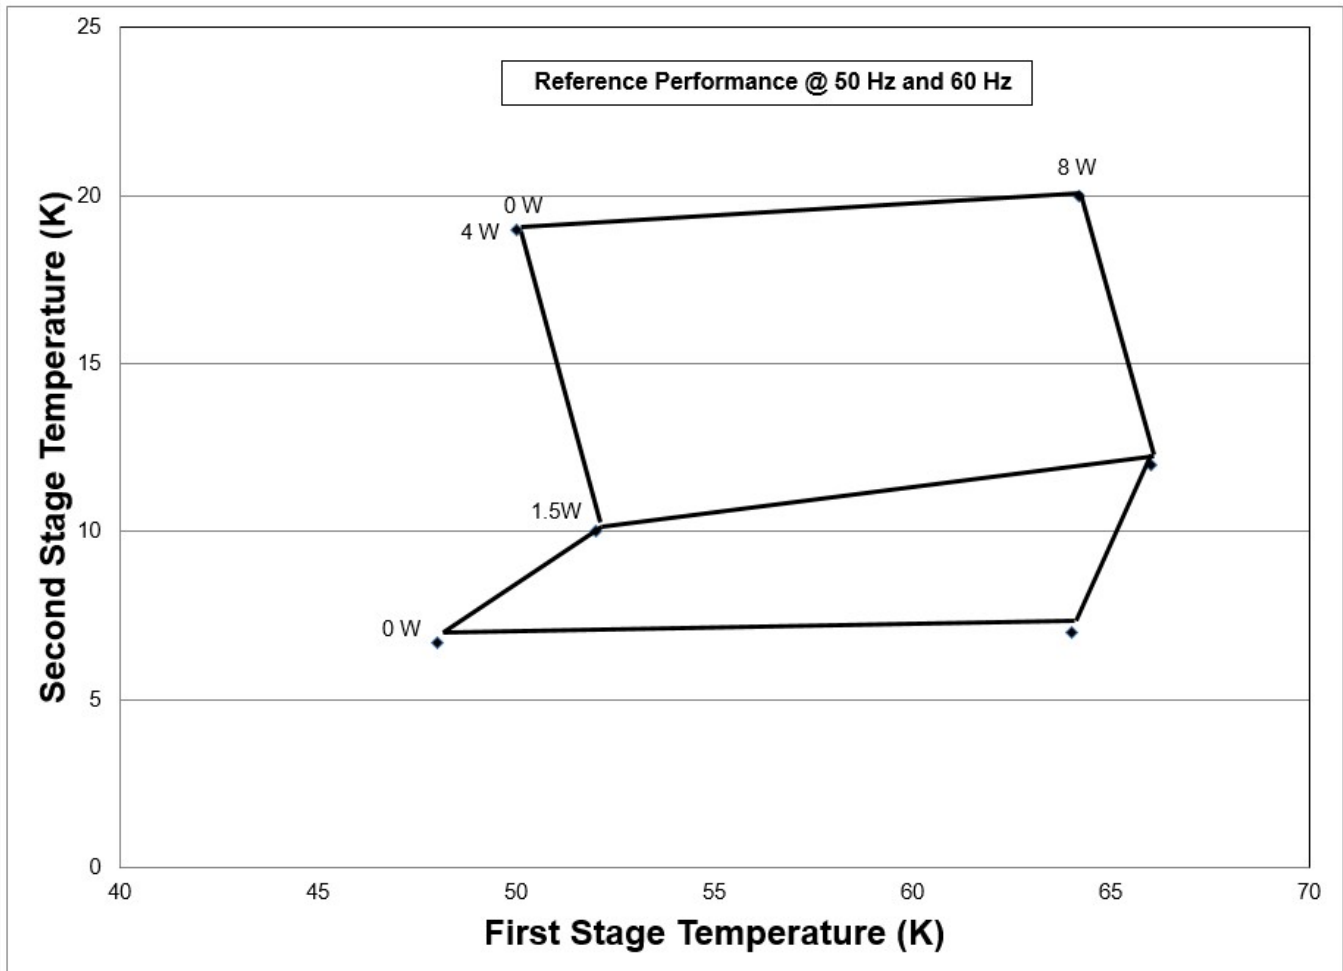

## PT803 Cryocooler Capacity Curve

Certified Performance: 0W < 8K  
4W@20K with 8W@65K