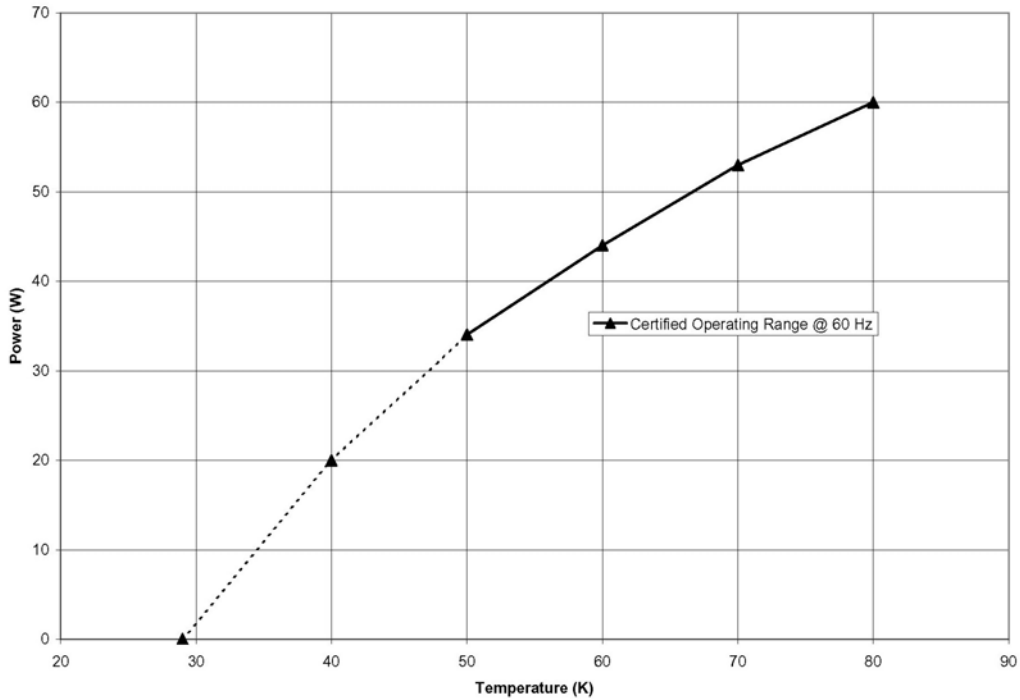

CRYOMECH

PT60 Cryorefrigerator Capacity Curve

113 Falso Drive, Syracuse, NY 13211 USA
315.455.2555 v 315.455.2544 f cryosales@cryomech.com www.cryomech.com

REVISED 03Jul07