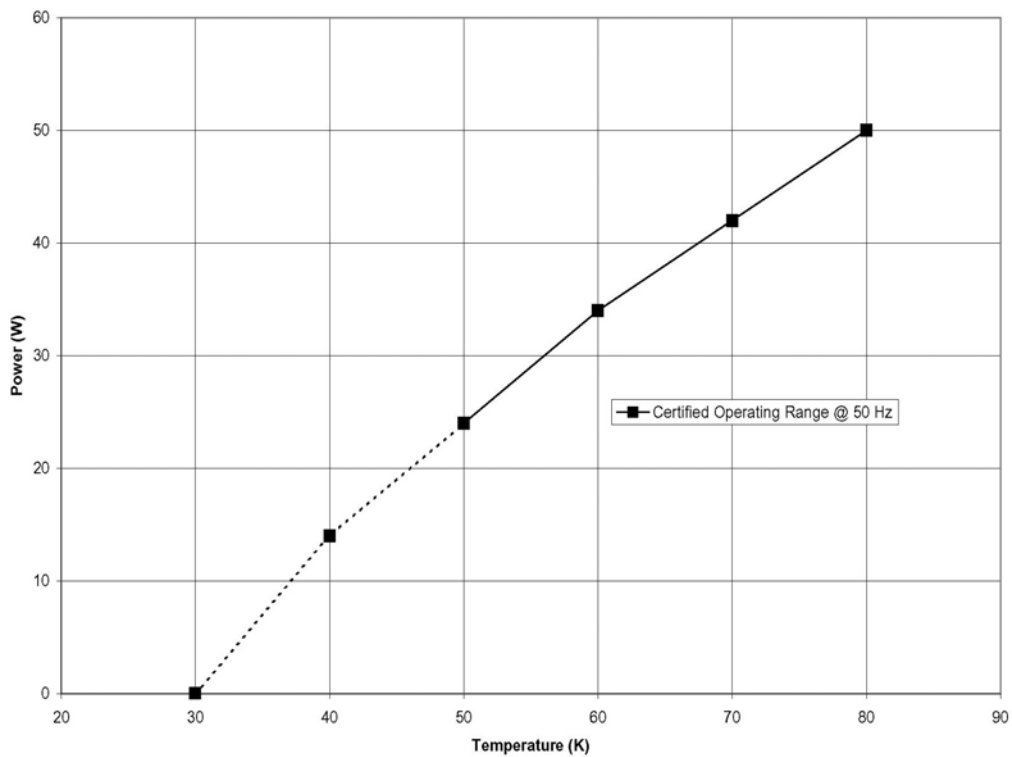

CRYOMECH

PT60 Cryorefrigerator Capacity Curve

113 Falso Drive, Syracuse, NY 13211 USA
315.455.2555 v 315.455.2544 f cryosales@cryomech.com www.cryomech.com

REVISED 03Jul07