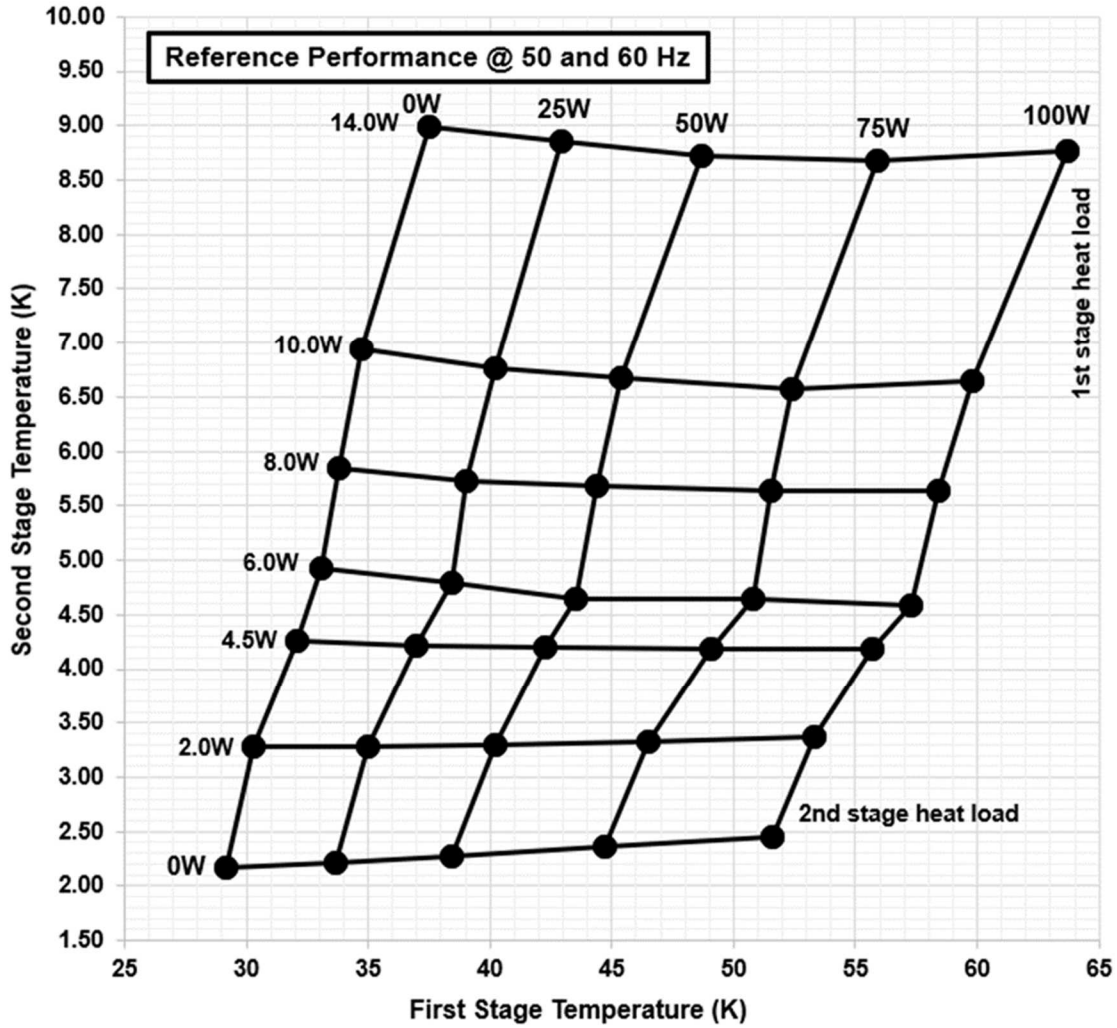

## PT450-RM with CPA3027 Cryocooler Capacity Curve

**Certified Performance:** 0 W ≤ 2.8 K

4.5 W @ 4.2 K with 60 W @ 45 K