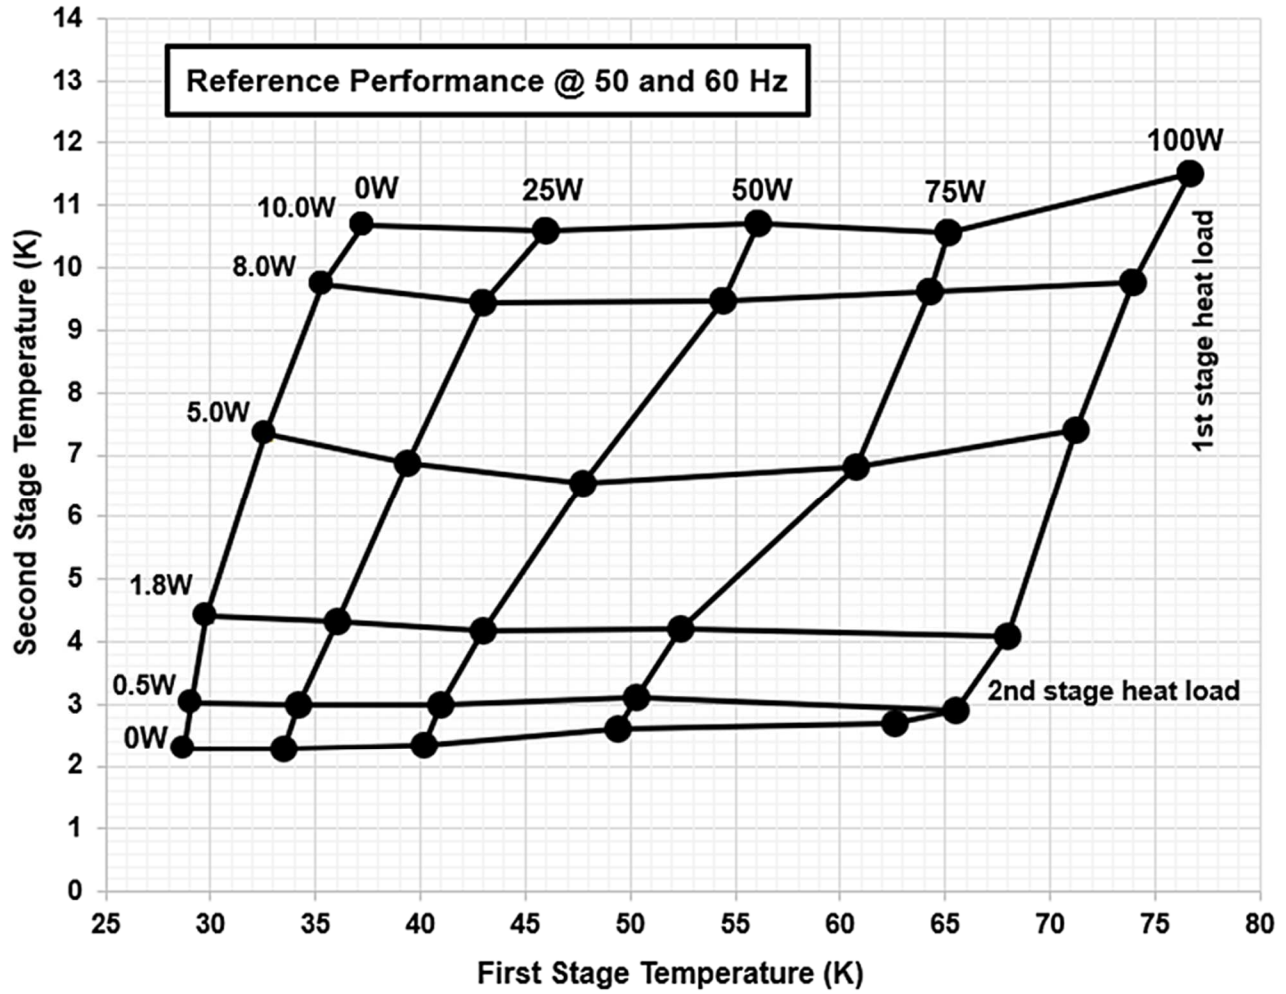

CRYOMECH

PT420-RM Cryocooler Capacity Curve

Certified Performance: 0 W \leq 2.8 K

1.8 W @ 4.2 K with 50 W @ 45 K