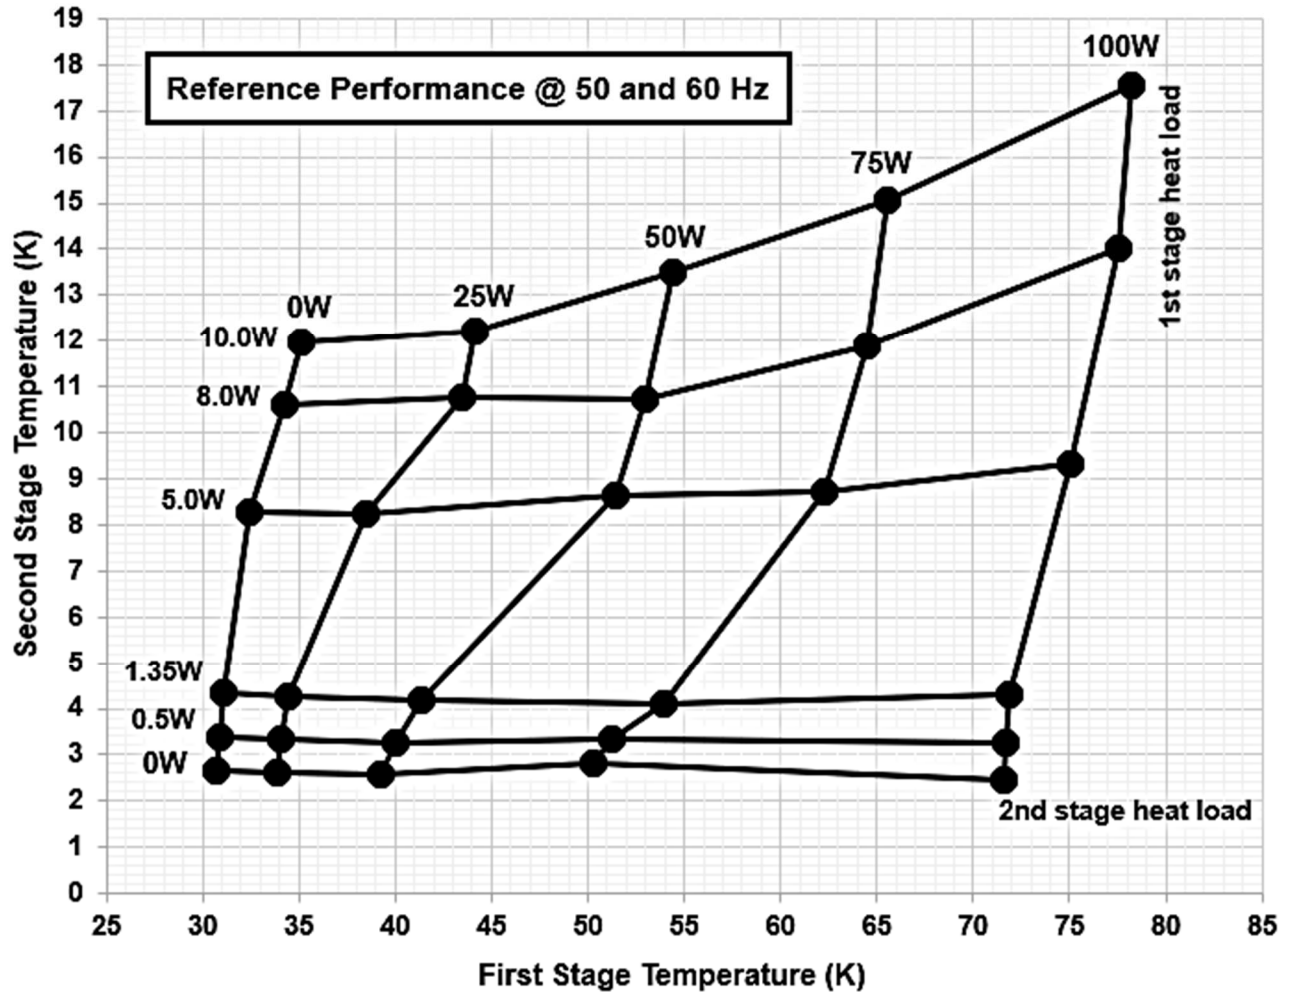

CRYOMECH

PT415-RM Cryocooler Capacity Curve

Certified Performance: 0 W \leq 2.8 K

1.35 W @ 4.2 K with 40 W @ 45 K