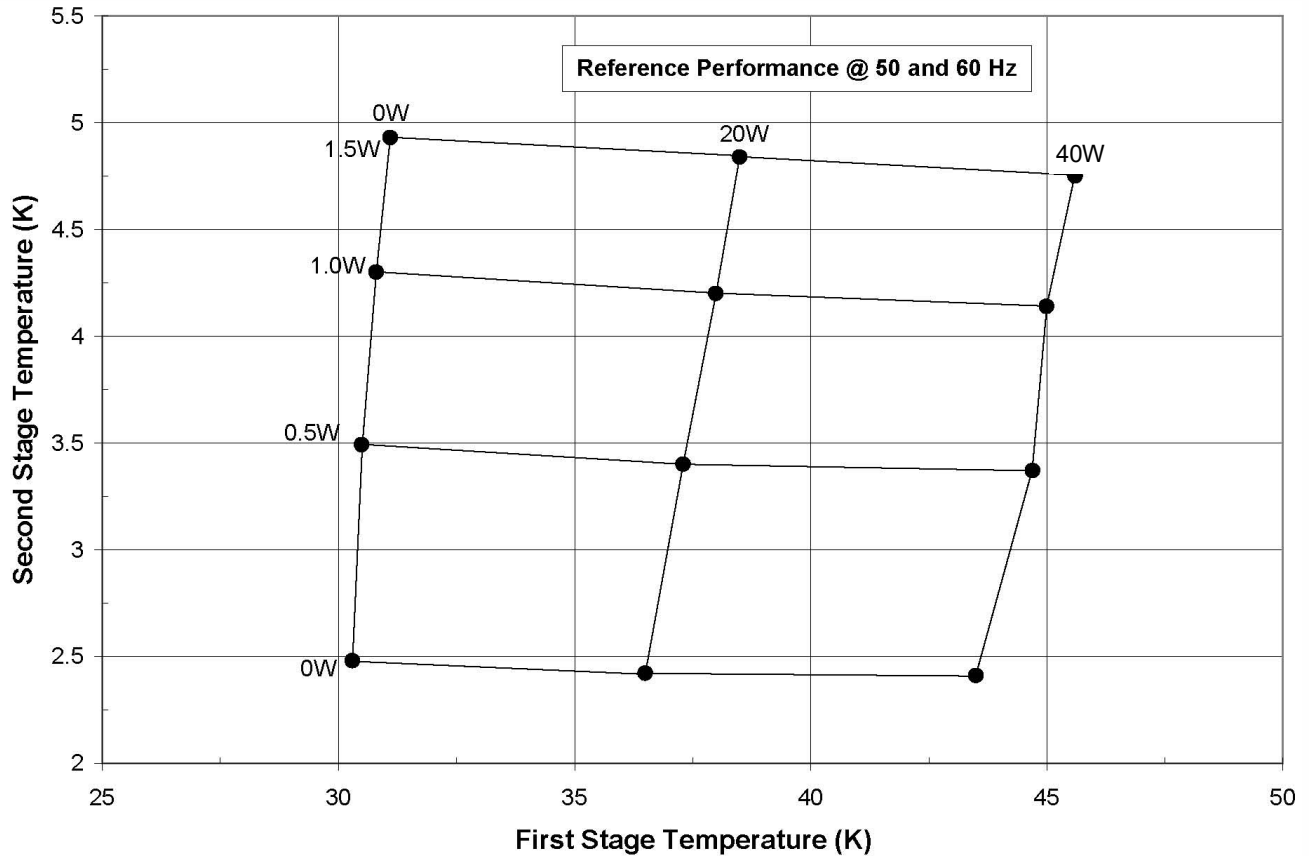

PT410 Cryorefrigerator Capacity Curve

Certified Performance: 0W < 2.8K
1.0W@4.2K with 40W@45K