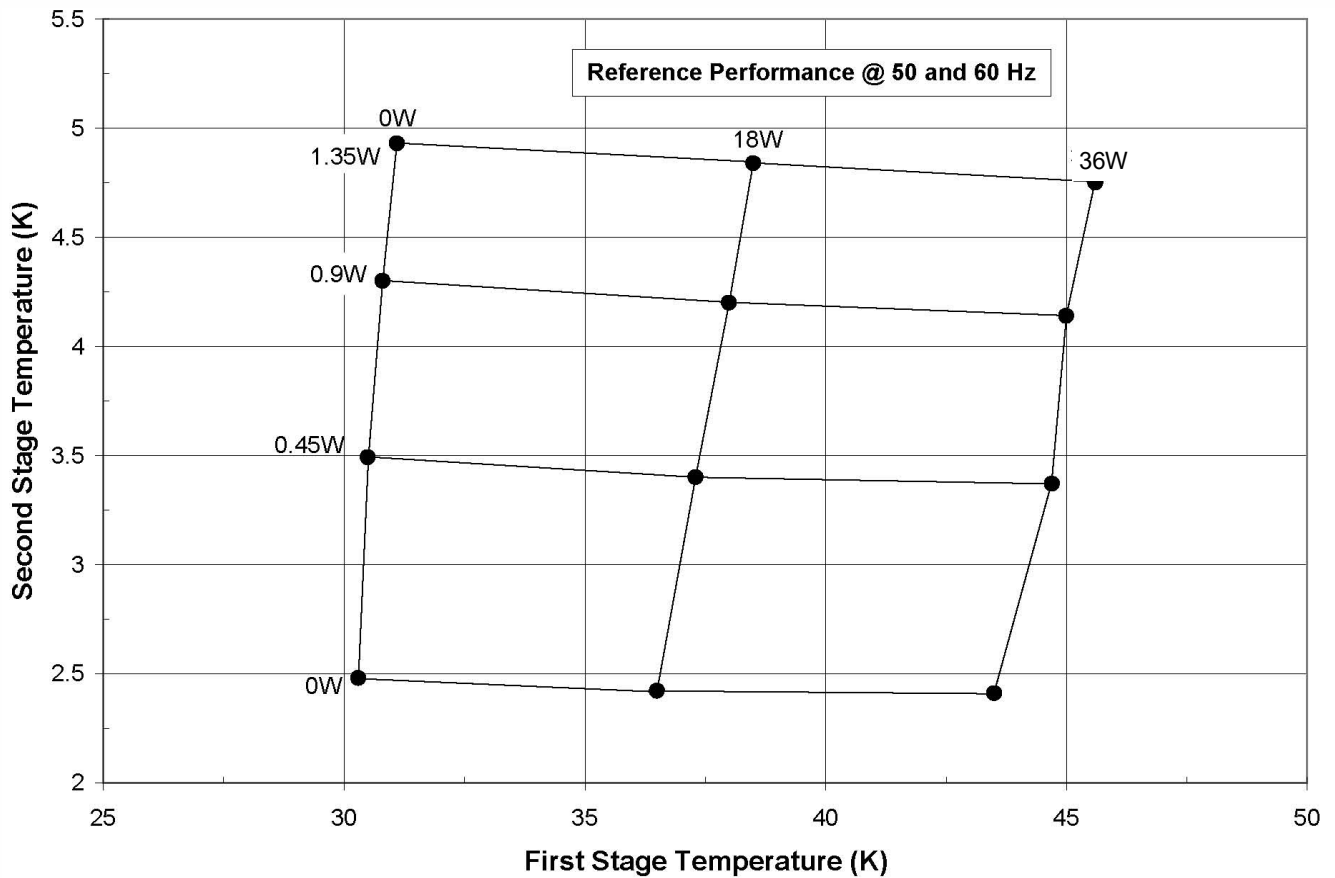

## PT410-RM Cryorefrigerator Capacity Curve

Certified Performance: 0W < 2.8K  
0.9W@4.2K with 36W@45K