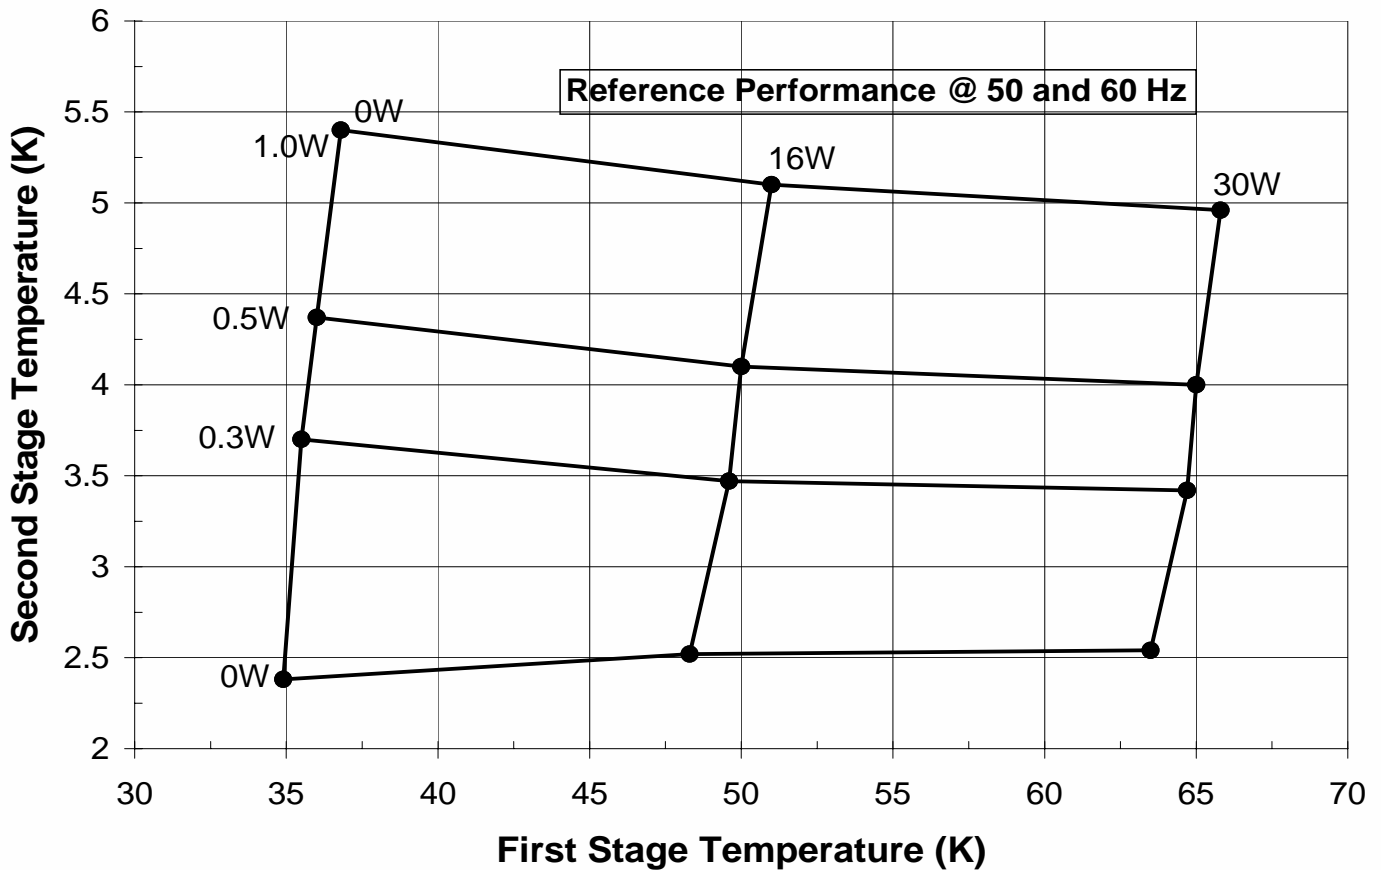

## PT405 Cryorefrigerator Capacity Curve

Certified Performance: 0W < 2.8K  
0.5W@4.2K with 25W@65K